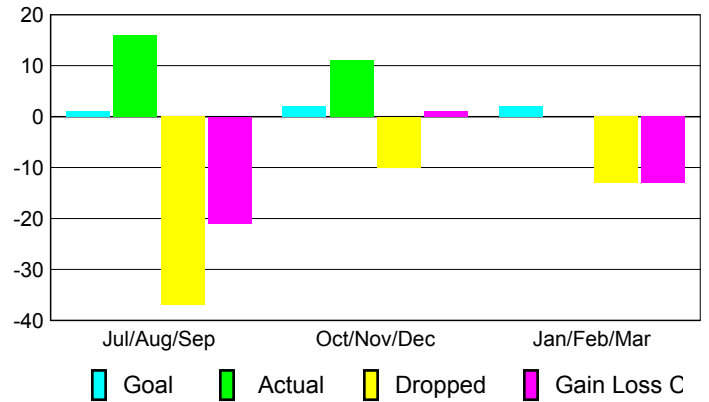

Club Results 2008-2009

Goal, New, Dropped, Gain/Loss

MEMBERSHIP

Membership Results 2008-2009

Membership 2007-2008

Month	Net Memb Goal	Actual New Memb	Actual Dropped Memb	Gain/Loss of Memb	Gain/Loss of Memb
Jul/Aug/Sep	1	16	-37	-21	-4
Oct/Nov/Dec	2	11	-10	1	1
Jan/Feb/Mar	2	0	-13	-13	14
Totals	5	27	-60	-33	11

Membership Results 2008-2009

Goal, New, Dropped, Gain/Loss

Comparison of Club Gain/Loss

Current Year Compared to the Previous Year

Comparison of Membership Gain/Loss

Current Year Compared to the Previous Year