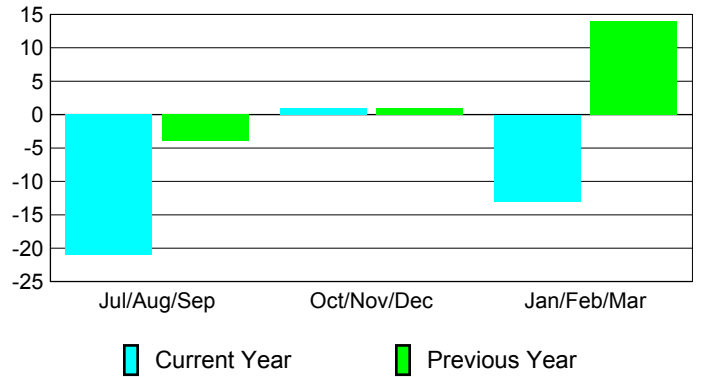

Club Results 2008-2009

Goal, New, Dropped, Gain/Loss

MEMBERSHIP

Membership Results 2008-2009

Membership 2007-2008

Month	Net Memb Goal	Actual New Memb	Actual Dropped Memb	Gain/Loss of Memb	Gain/Loss of Memb
Jul/Aug/Sep	1	16	-37	-21	-4
Oct/Nov/Dec	2	11	-10	1	1
Jan/Feb/Mar	2	0	-13	-13	14
Totals	5	27	-60	-33	11

Membership Results 2008-2009

Goal, New, Dropped, Gain/Loss

Comparison of Club Gain/Loss

Current Year Compared to the Previous Year

Comparison of Membership Gain/Loss

Current Year Compared to the Previous Year

YTD Status Quo Clubs 2008-2009

Status Quo Clubs Compared to Status Quo Members

Gender Comparison 2008-2009