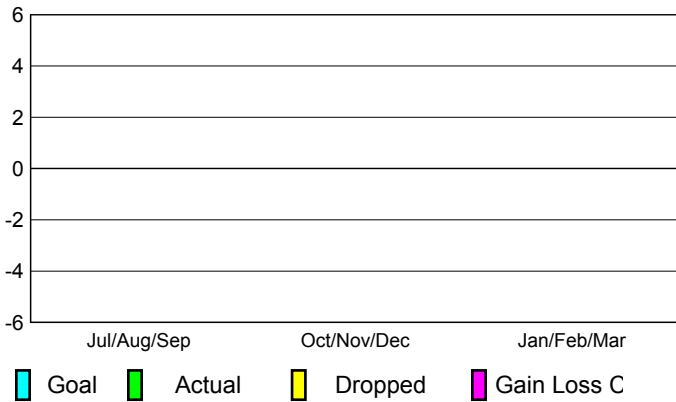

2008-2009 GMT Quarterly Report for District (or Undistricted) **District 110BN**

GMT: **HOWARD PATRICK LEE**

Location: **NETHERLANDS**

GMT CA: **4**

CLUBS

Club Results 2008-2009

Clubs 2007-2008

Month	New Club Goal	Actual New Clubs	Actual Dropped Clubs	Gain/Loss of Clubs	Gain/Loss of Clubs
Jul/Aug/Sep	0	0	0	0	0
Oct/Nov/Dec	0	0	0	0	0
Jan/Feb/Mar	0	0	0	0	0
Totals	0	0	0	0	0

Club Results 2008-2009

Goal, New, Dropped, Gain/Loss

MEMBERSHIP

Membership Results 2008-2009

Membership 2007-2008

Month	Net Memb Goal	Actual New Memb	Actual Dropped Memb	Gain/Loss of Memb	Gain/Loss of Memb
Jul/Aug/Sep	1	16	-37	-21	-4
Oct/Nov/Dec	2	11	-10	1	1
Jan/Feb/Mar	2	0	-13	-13	14
Totals	5	27	-60	-33	11